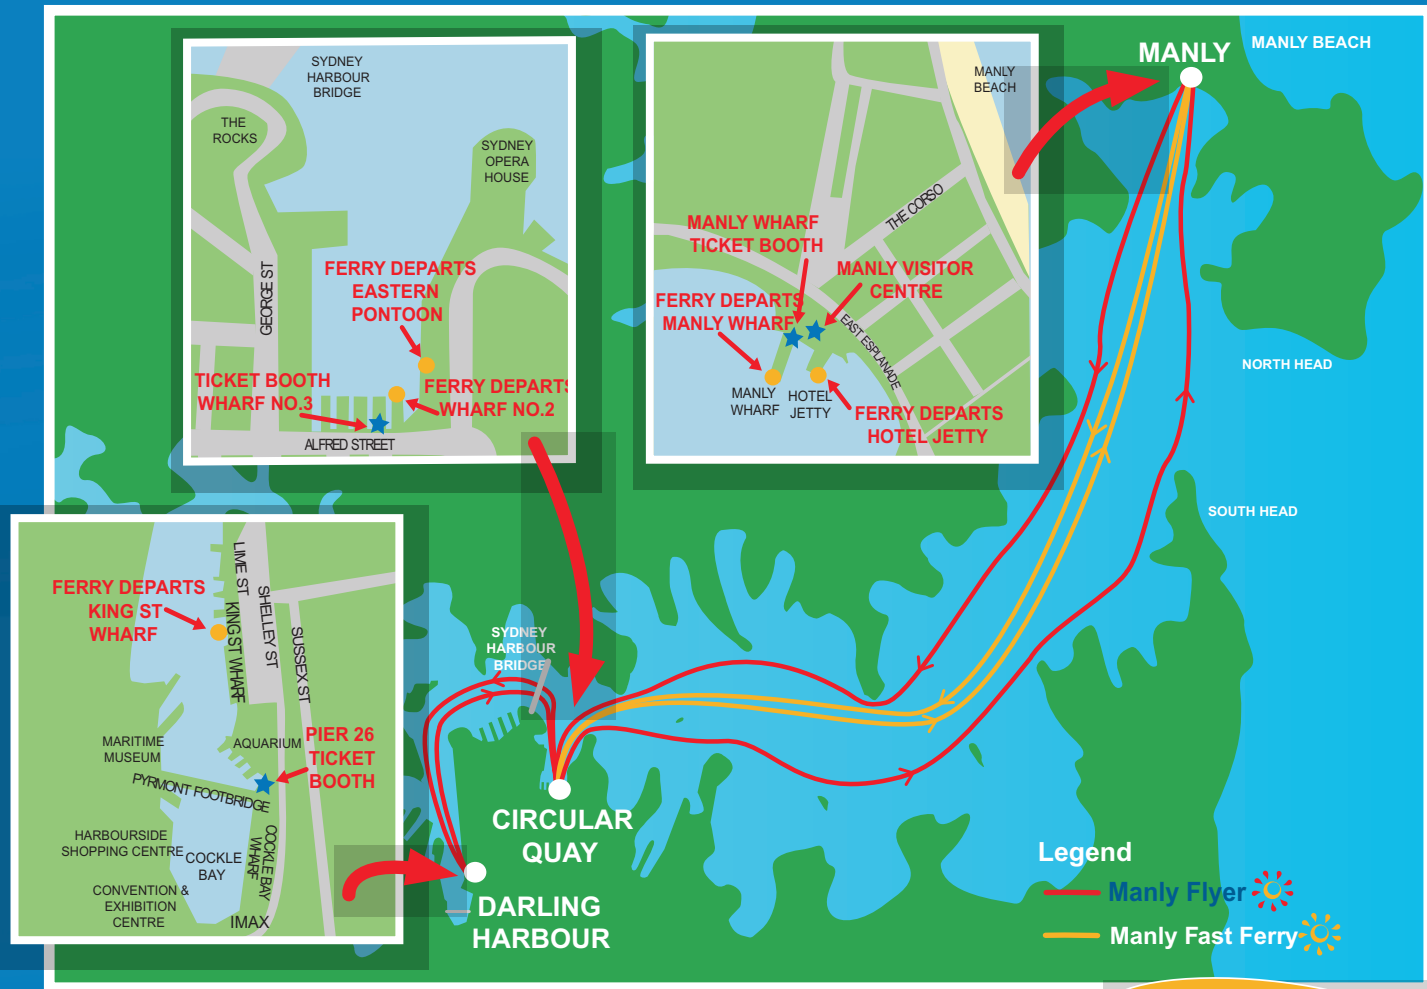

**Darling Harbour ↔ Circular quay ↔ Manly**

**Week days**

Departs	Trip Time	am	am	am	pm	pm	pm
Darling Harbour (King St) to Circular Quay (eastern pontoon)	15 min		9.45	11.45	2.00	3.45	refer manly Fast Ferry timetable for early travel times
Circular Quay (eastern pontoon) to manly (Hotel Jetty)	20 min		10.15	pm 12.10	2.22		
manly (Hotel Jetty) to Circular Quay (eastern pontoon)	20 min		10.45	12.45	2.47		
Circular Quay (eastern pontoon) to Darling Harbour (King St)	15 min	9.23	11.15	1.15	3.15		

**Weekends & public holidays**

Departs	Trip Time	am	am	pm	pm	pm
Darling Harbour (King St) to Circular Quay (eastern pontoon)	15 min	9.45	11.45	2.00	3.45	6.00
Circular Quay (eastern pontoon) to Manly (Hotel Jetty)	20 min	10.15	pm 12.10	2.22	4.15	6.25
Manly (Hotel Jetty) to Circular Quay (eastern pontoon)	20 min	10.45	12.45	2.47	4.55	7.00
Circular Quay (eastern pontoon) to Darling Harbour (King St)	15 min	11.15	1.15	3.15	5.30	7.30

**Circular Quay ↔ Manly**

**Week days only - morning & afternoon peak times**

Departs	am	am	am	am	am	am	am	am
Manly Wharf for Circular Quay No.2	6.15	6.45	7.10	7.40	8.05	8.35	9.00	9.25
Circular Quay No.2 to Manly Wharf		6.40	7.10	7.35	8.05	8.30	9.00	
Departs	pm	pm	pm	pm	pm	pm	pm	pm
Circular Quay No.2 for Manly Wharf	4.15	4.45	5.10	5.40	6.05	6.35	7.00	7.25
Manly Wharf for Circular Quay No.2	4.40	5.10	5.35	6.05	6.30	7.00	7.25	7.50

**prices**

\$24.00 adult	* hop on - hop off valid all day	2 hour round trip	
\$12.00 child		darling harbour ↔ circular quay ↔ manly	
\$9.00 adult	* manly fast ferry single ticket - one way	circular quay ↔ manly 18 minutes	
\$5.00 child		circular quay ↔ manly 18 minutes each way	
\$18.00 adult	* return ticket	circular quay ↔ manly 18 minutes each way	
\$10.00 child			